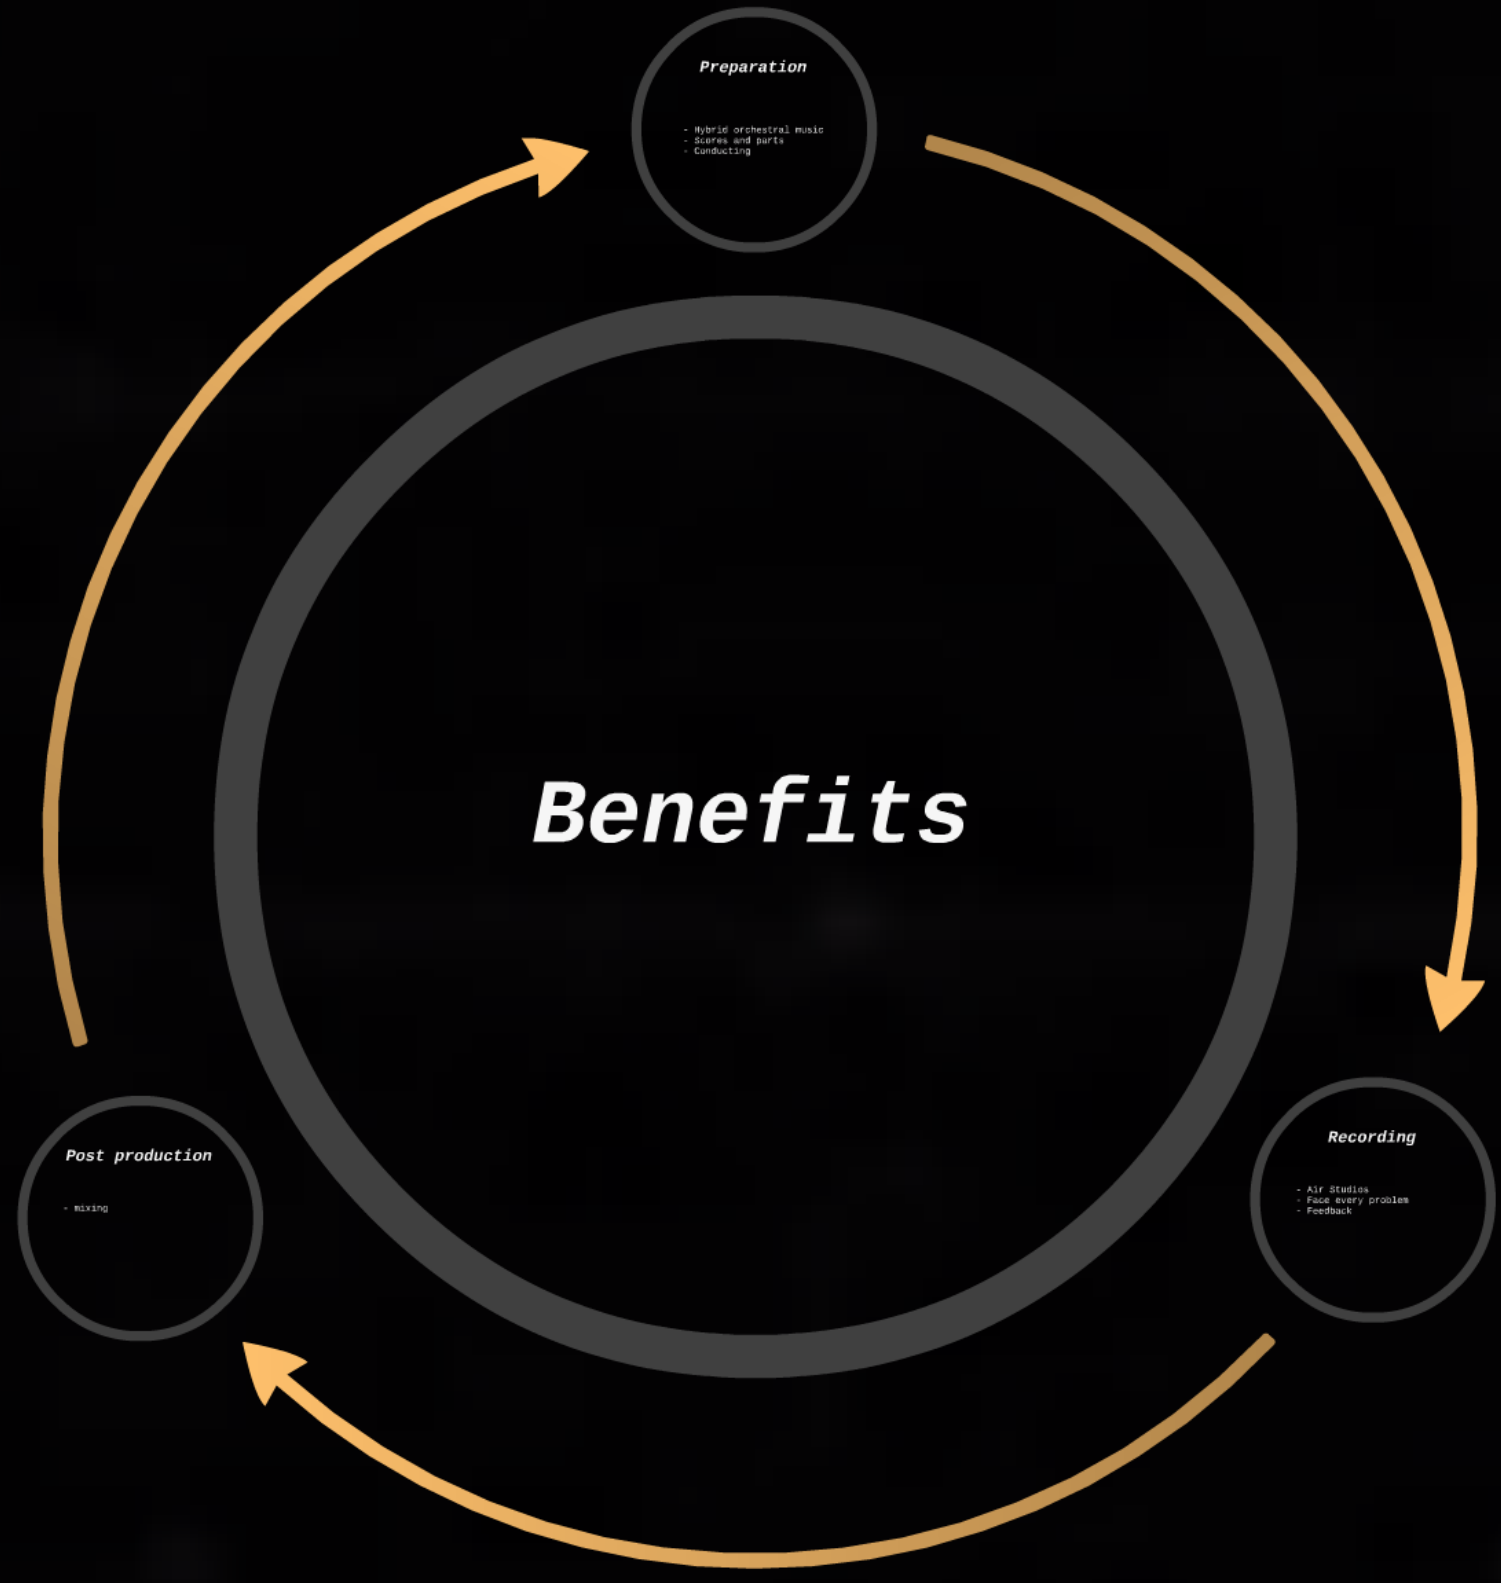

Éric Serra - Lucy - Flicking Through Time

Hans Zimmer - Interstellar - Mountain

Hans Zimmer - Interstellar - Cornfield Chase

Concept of composition

Orchestra: Human

Electronic: Robot

Preparation

- Hybrid orchestral music
- Scores and parts
- Conducting